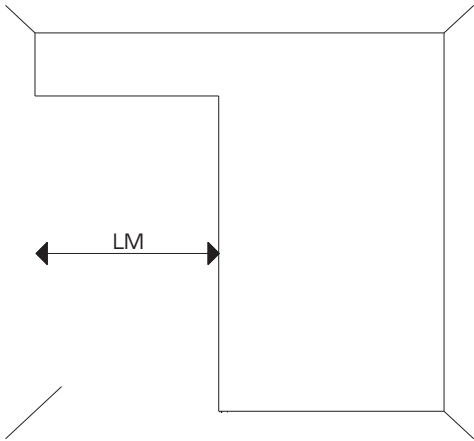

A

B

Siehe Montageanleitung
See mounting instructions
Voir instructions de montage
No. 788.2000.221

C

D

Optional | optional | optionnell
PORTA 60|100 HC
mit Endkappen, Kunststoff | with end cap, plastic | avec jeu d'embouts, plastique