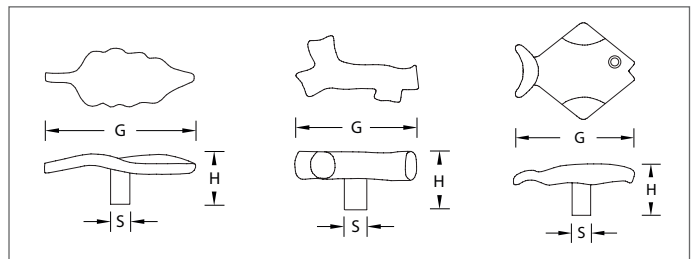

Design-Möbelknöpfe Symbolic

Werkstoff: Messing

Befestigung: Gewindeschraube M 4 (inkl.)

Gewindetiefe: 12 mm (Nugget 6 mm)

WEBCODE: DBVK	Nugget	WEBCODE: JBGW	Star
WEBCODE: JZLO	Moon	WEBCODE: XMTU	Splash
WEBCODE: FGME	Tree	WEBCODE: SBZD	Pearch
WEBCODE: ZHBM	Leaf		

Modell Symbolic		G	H	S	Bestell-Nr.	Bestell-Nr.
	Nugget	21 mm	25 mm	12 mm	—	60.77.01
	Star	45 mm	28 mm	9 mm	60.70.10	60.70.20
		70 mm	30 mm	13 mm	60.70.15	60.70.25
	Moon	42 mm	28 mm	12 mm	60.72.50	60.72.60
		63 mm	40 mm	13 mm	60.72.55	60.72.65
	Splash	45 mm	33 mm	9 mm	60.73.70	60.73.80
		65 mm	45 mm	13 mm	60.73.75	60.73.85
	Tree	58 mm	28 mm	10 mm	60.71.30	60.71.40
		80 mm	38 mm	12 mm	60.71.35	60.71.45
	Leaf	71 mm	28 mm	9 mm	60.75.14	60.75.44
	Pearch	60 mm	24 mm	9 mm	60.76.17	60.76.77