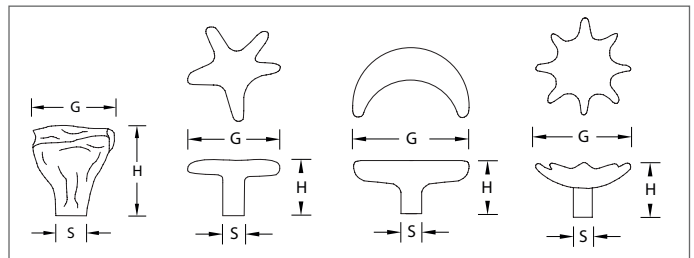

Design-Möbelknöpfe Symbolic

Werkstoff: Messing

Befestigung: Gewindeschraube M 4 (inkl.)

Gewindetiefe: 12 mm (Nugget 6 mm)

WEBCODE: DBVK	Nugget	WEBCODE: JBGW	Star
WEBCODE: JZLO	Moon	WEBCODE: XMTU	Splash
WEBCODE: FGME	Tree	WEBCODE: SBZD	Pearch
WEBCODE: ZHBM	Leaf		

Modell Symbolic		G	H	S	Bestell-Nr.	Bestell-Nr.
	Nugget	21 mm	25 mm	12 mm	—	60.77.01
	Star	45 mm	28 mm	9 mm	60.70.10	60.70.20
		70 mm	30 mm	13 mm	60.70.15	60.70.25
	Moon	42 mm	28 mm	12 mm	60.72.50	60.72.60
		63 mm	40 mm	13 mm	60.72.55	60.72.65
	Splash	45 mm	33 mm	9 mm	60.73.70	60.73.80
		65 mm	45 mm	13 mm	60.73.75	60.73.85
	Tree	58 mm	28 mm	10 mm	60.71.30	60.71.40
		80 mm	38 mm	12 mm	60.71.35	60.71.45
	Leaf	71 mm	28 mm	9 mm	60.75.14	60.75.44
	Pearch	60 mm	24 mm	9 mm	60.76.17	60.76.77